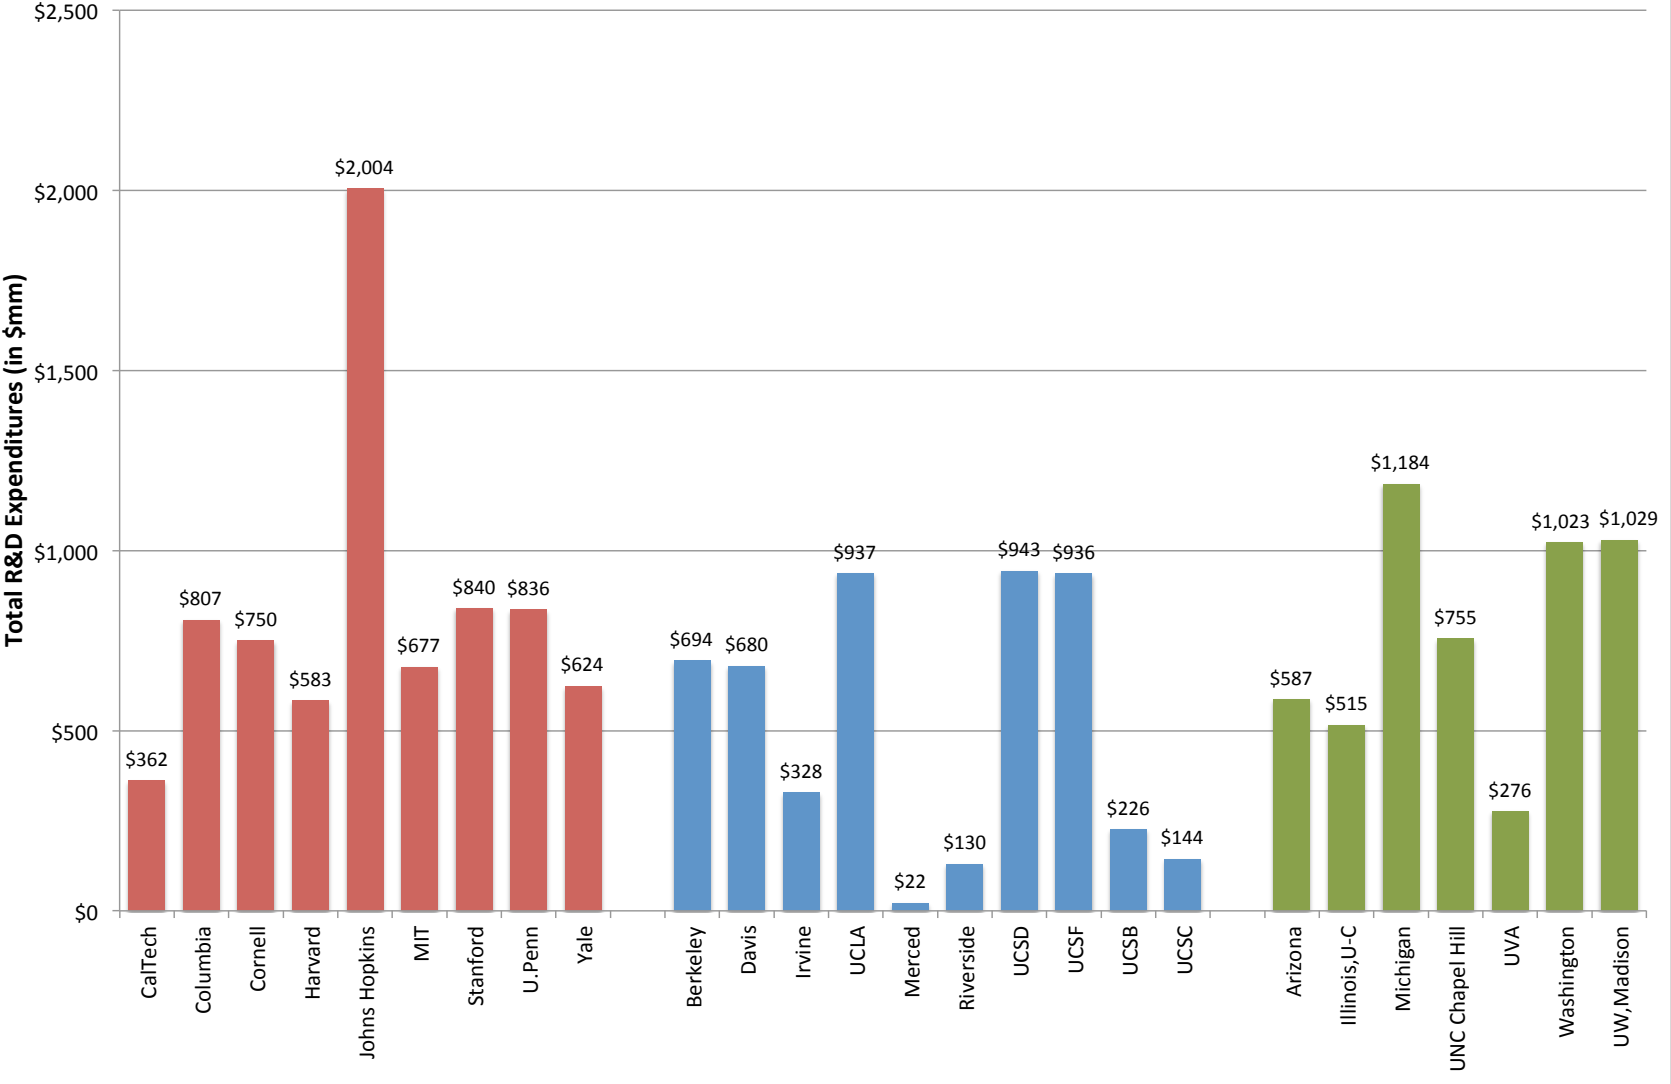

Percentage of Industry Sponsored R&D Expenditure by Educational Institution, FY 2010

Source: NSF.gov.

Industry Sponsored R&D Expenditures By Educational Institution, FY 2010

Source: NSF.gov.

Total R&D Expenditures By Educational Institution, FY 2010

Source: NSF.gov.