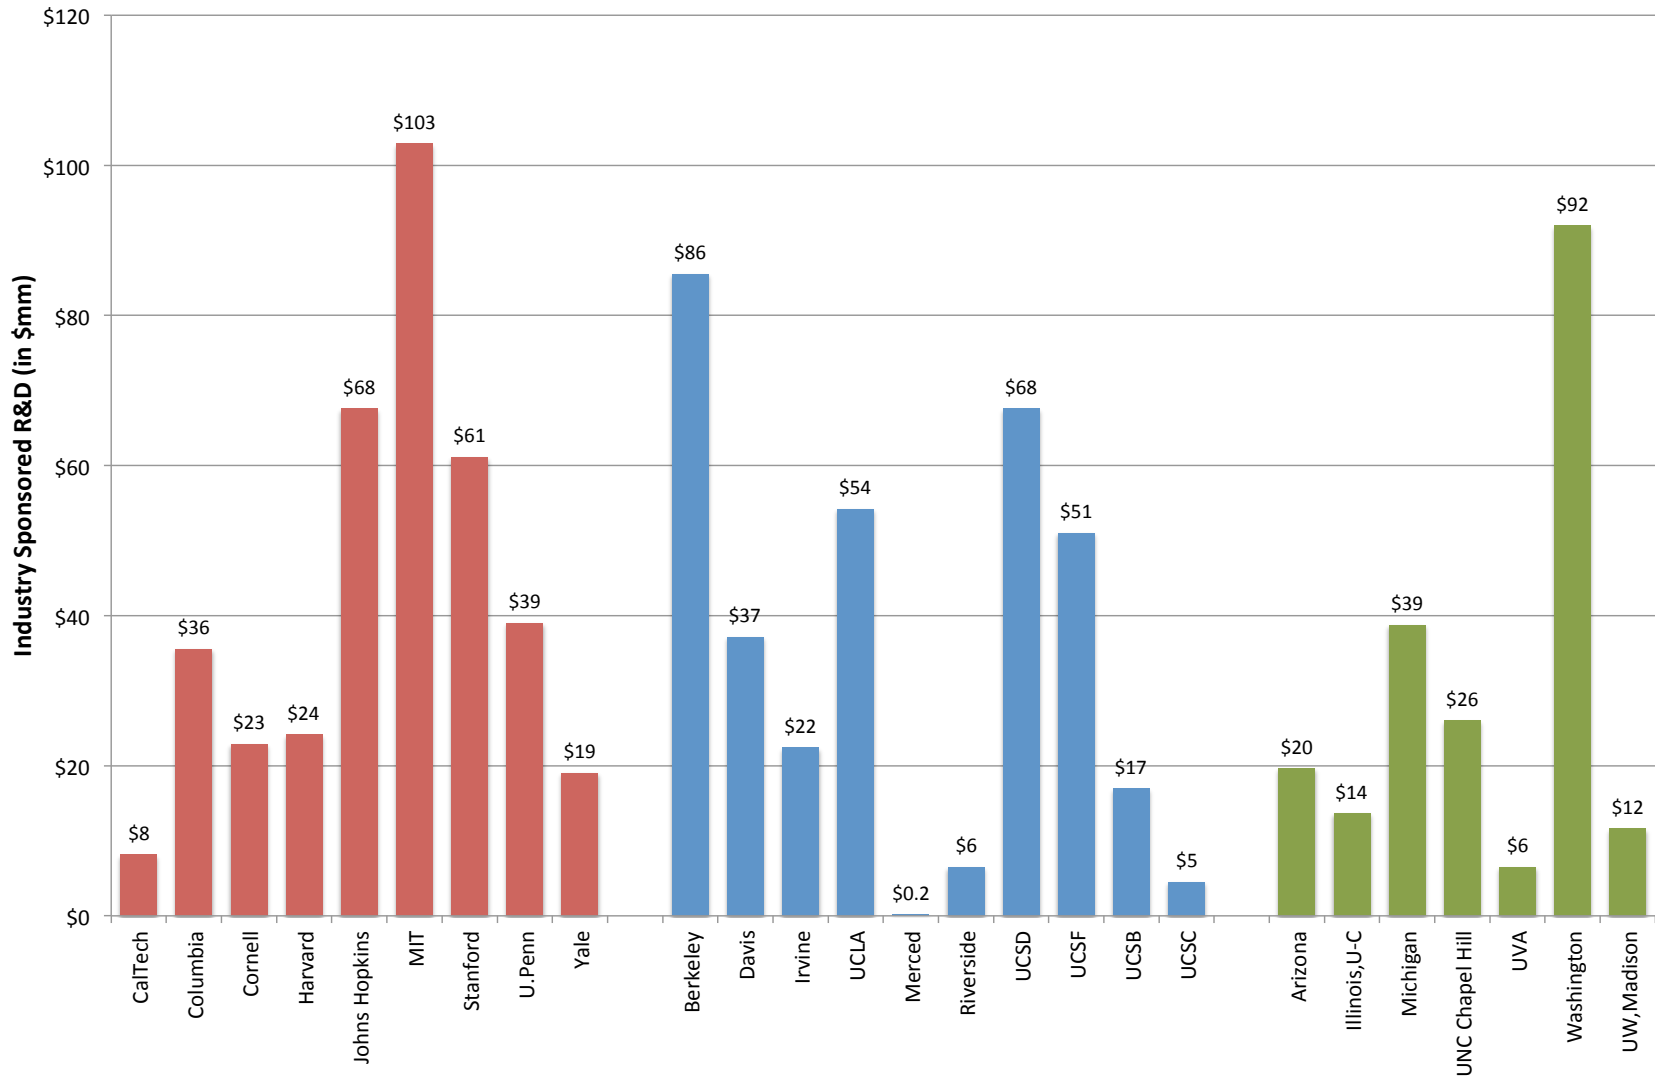

Percentage of Industry Sponsored R&D Expenditure by Educational Institution, FY 2010

Source: NSF.gov.

Industry Sponsored R&D Expenditures By Educational Institution, FY 2010

Source: NSF.gov.

Total R&D Expenditures By Educational Institution, FY 2010

Source: NSF.gov.