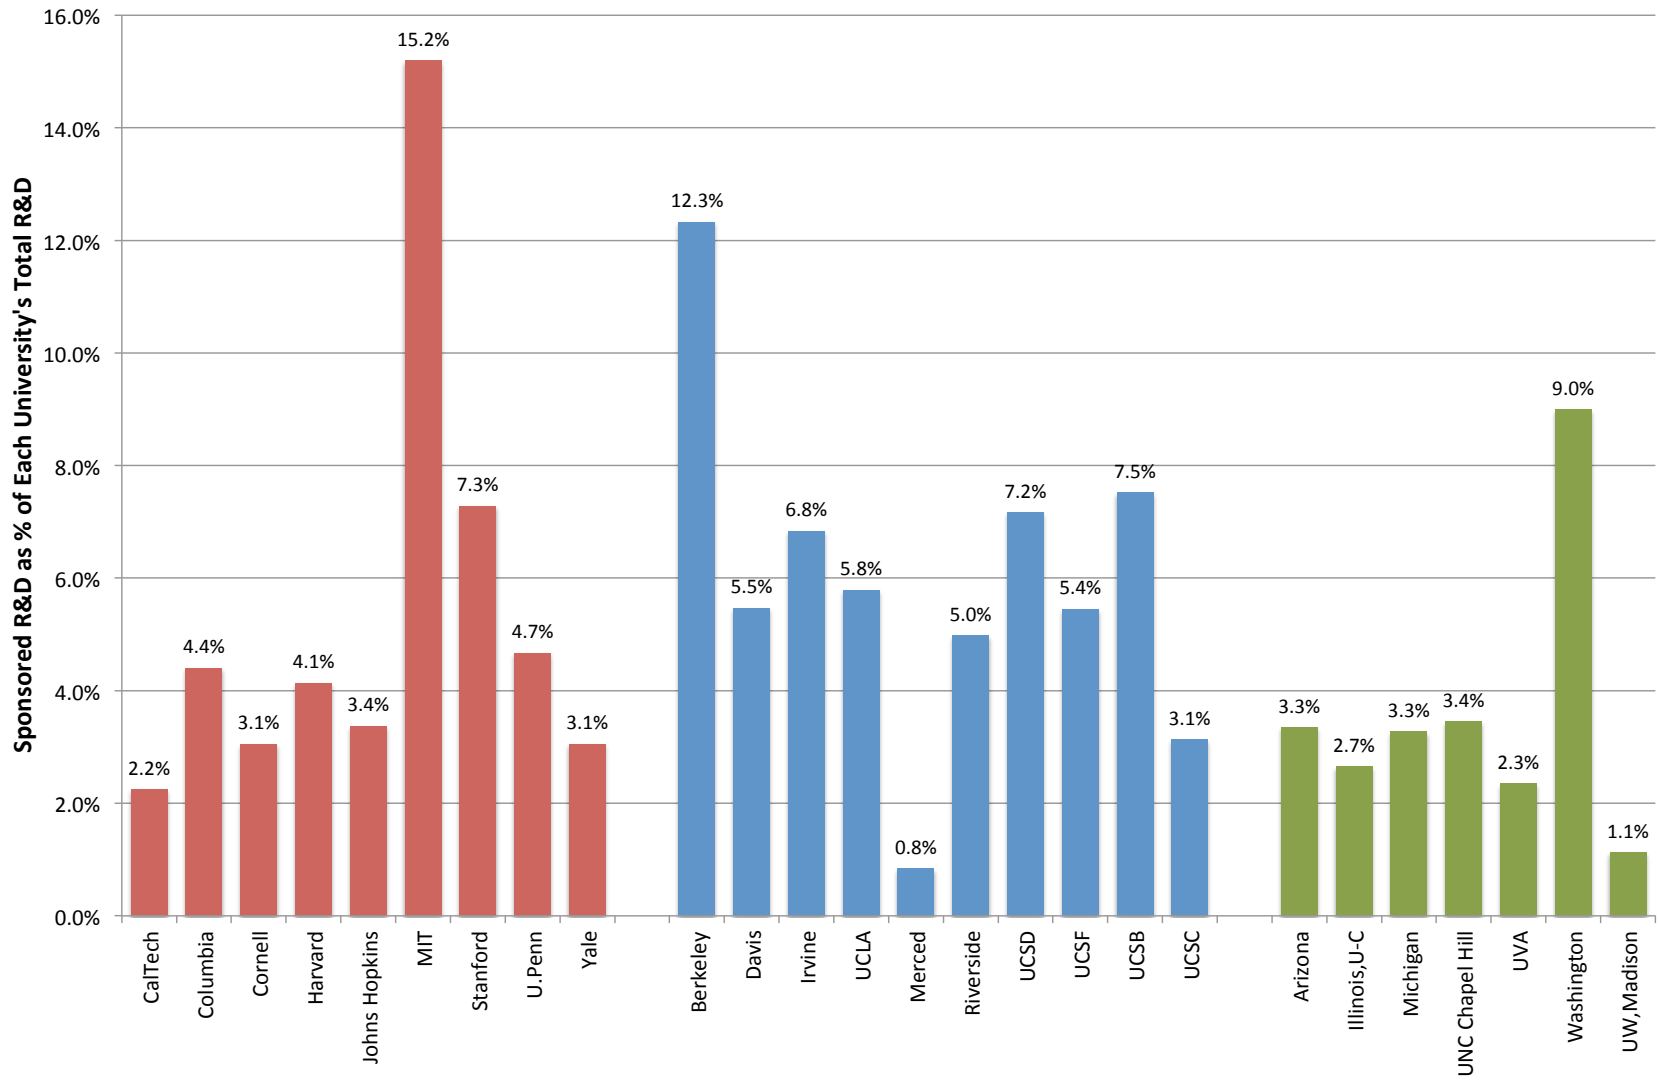

Percentage of Industry Sponsored R&D Expenditure by Educational Institution, FY 2010

Source: NSF.gov.

Industry Sponsored R&D Expenditures By Educational Institution, FY 2010

Source: NSF.gov.

Total R&D Expenditures By Educational Institution, FY 2010

Source: NSF.gov.